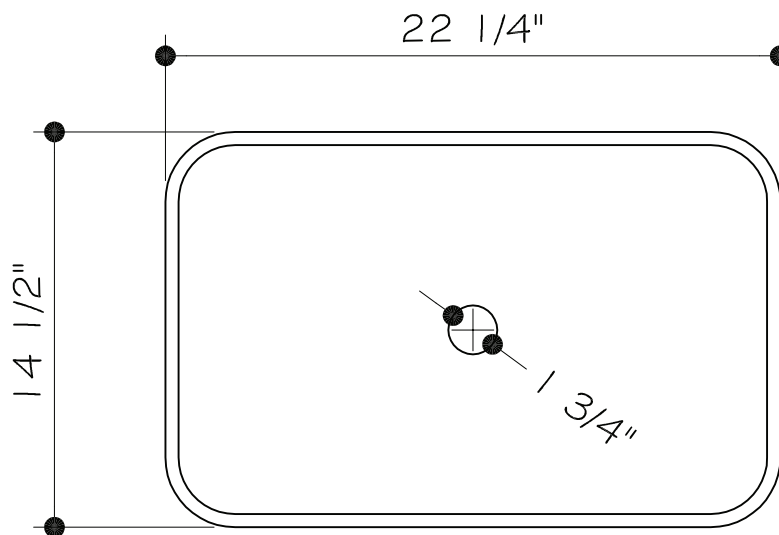

VIGO Glass Rectangular Vessel Bathroom Sink in Red and Brown Fusion  
 VG07089

MEASUREMENTS	
Overall Length	22 1/4"
Overall Height	4 1/2"
Overall Width	14 1/2"
Sink Hole Diameter	1 3/4"

PRODUCT FEATURES
<ul style="list-style-type: none"> <li>• 1 3/4" drain opening</li> <li>• Handmade Sink</li> <li>• Scratch resistant</li> <li>• Solid tempered glass construction</li> <li>• Above counter installation</li> <li>• Protected by VIGO's Limited Lifetime Warranty</li> </ul>

FRONT VIEW

TOP VIEW

NOTE: DRILL HOLE SIZE IN COUNTER TOP  $\varnothing$ 1 3/4"  
GLASS THICKNESS 1/2"  
GLASS DIAMETER AND HEIGHT MAY VARY UP TO 1/2"