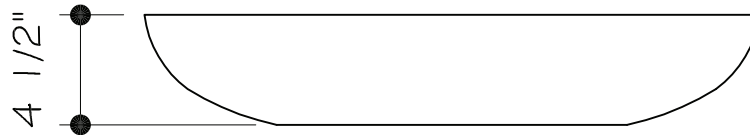

VIGO Glass Rectangular Vessel Bathroom Sink in Red and Brown Fusion  
 VG07089

MEASUREMENTS	
Overall Length	22 1/4"
Overall Height	4 1/2"
Overall Width	14 1/2"
Sink Hole Diameter	1 3/4"

PRODUCT FEATURES
<ul style="list-style-type: none"> <li>• 1 3/4" drain opening</li> <li>• Handmade Sink</li> <li>• Scratch resistant</li> <li>• Solid tempered glass construction</li> <li>• Above counter installation</li> <li>• Protected by VIGO's Limited Lifetime Warranty</li> </ul>

FRONT VIEW

TOP VIEW

NOTE: DRILL HOLE SIZE IN COUNTER TOP  $\varnothing$ 1 3/4"  
GLASS THICKNESS 1/2"  
GLASS DIAMETER AND HEIGHT MAY VARY UP TO 1/2"